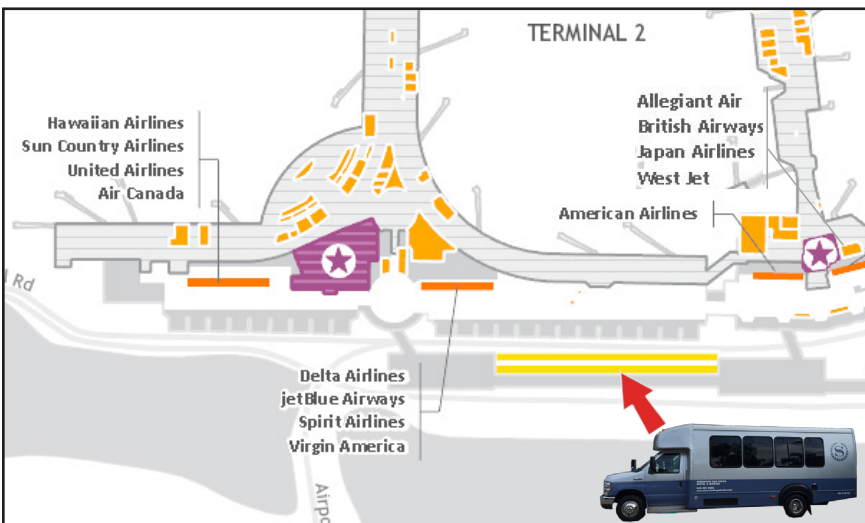

Sheraton[®]
SAN DIEGO HOTEL & MARINA

Shuttle Information

Our airport shuttle runs between both towers (Marina Tower & Bay Tower) and the airport approximately every 20-25 minutes from 4:45 AM to 12:00 AM. Our shuttles are marked with a Sheraton San Diego Hotel & Marina logo. Upon arrival, please feel free to contact us at 619 291 2900 for an estimated time of arrival for the shuttle.

TERMINAL 1:

Cross the Sky Bridge, then walk back towards the airport. The shuttle stop is on the third island on the left, marked “Hotel Courtesy Shuttles”

TERMINAL 2:

From baggage claim, cross the street, then go to the second island. Walk left to signage marked “Hotel Courtesy Shuttles”