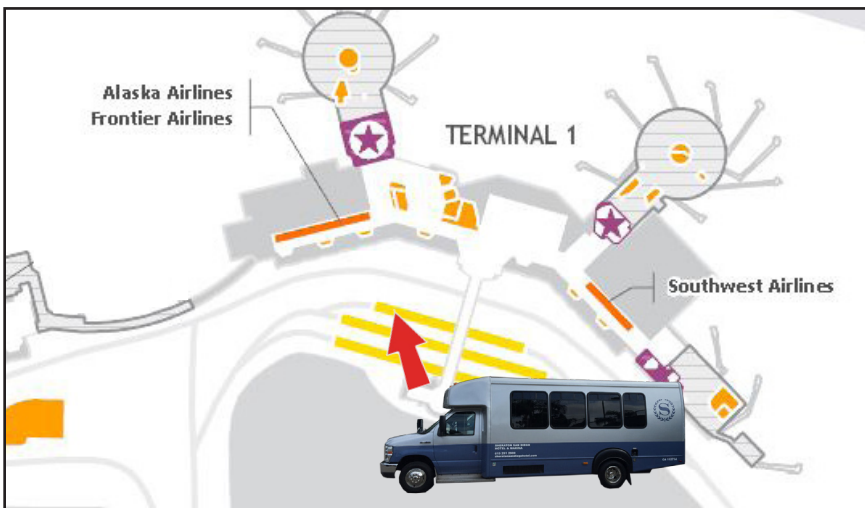

Sheraton[®]
SAN DIEGO HOTEL & MARINA

Shuttle Information

Our airport shuttle runs between both towers (Marina Tower & Bay Tower) and the airport approximately every 20-25 minutes from 4:45 AM to 12:00 AM. Our shuttles are marked with a Sheraton San Diego Hotel & Marina logo. Upon arrival, please feel free to contact us at 619 291 2900 for an estimated time of arrival for the shuttle.

TERMINAL 1:

Cross the Sky Bridge, then walk back towards the airport. The shuttle stop is on the third island on the left, marked “Hotel Courtesy Shuttles”

TERMINAL 2:

From baggage claim, cross the street, then go to the second island. Walk left to signage marked “Hotel Courtesy Shuttles”